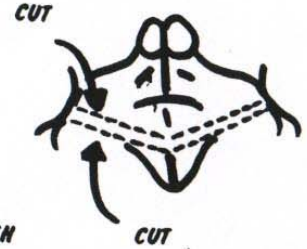

CANADIAN CATHOLIC ORGANIZATION FOR
**DEVELOPMENT
AND PEACE**

COLOUR
FIRST ! ME

FEED THE DOVE THIS LENT

2 TO MAKE MOUTH/COIN SLOT

PINCH ROLL ALONG CENTRE OF BEAK

CUT ALONG TOP AND BOTTOM EDGE
OF MOUTH LINE (ON AN ANGLE)

THEN SNIP AT EACH CORNER OF MOUTH
AND REMOVE TO FORM COIN SLOT

3 GLUE OR TAPE TO TOP

3 GLUE OR TAPE
FIRMLY TO BOTTOM

CUT ALONG
INSIDE OF LINE